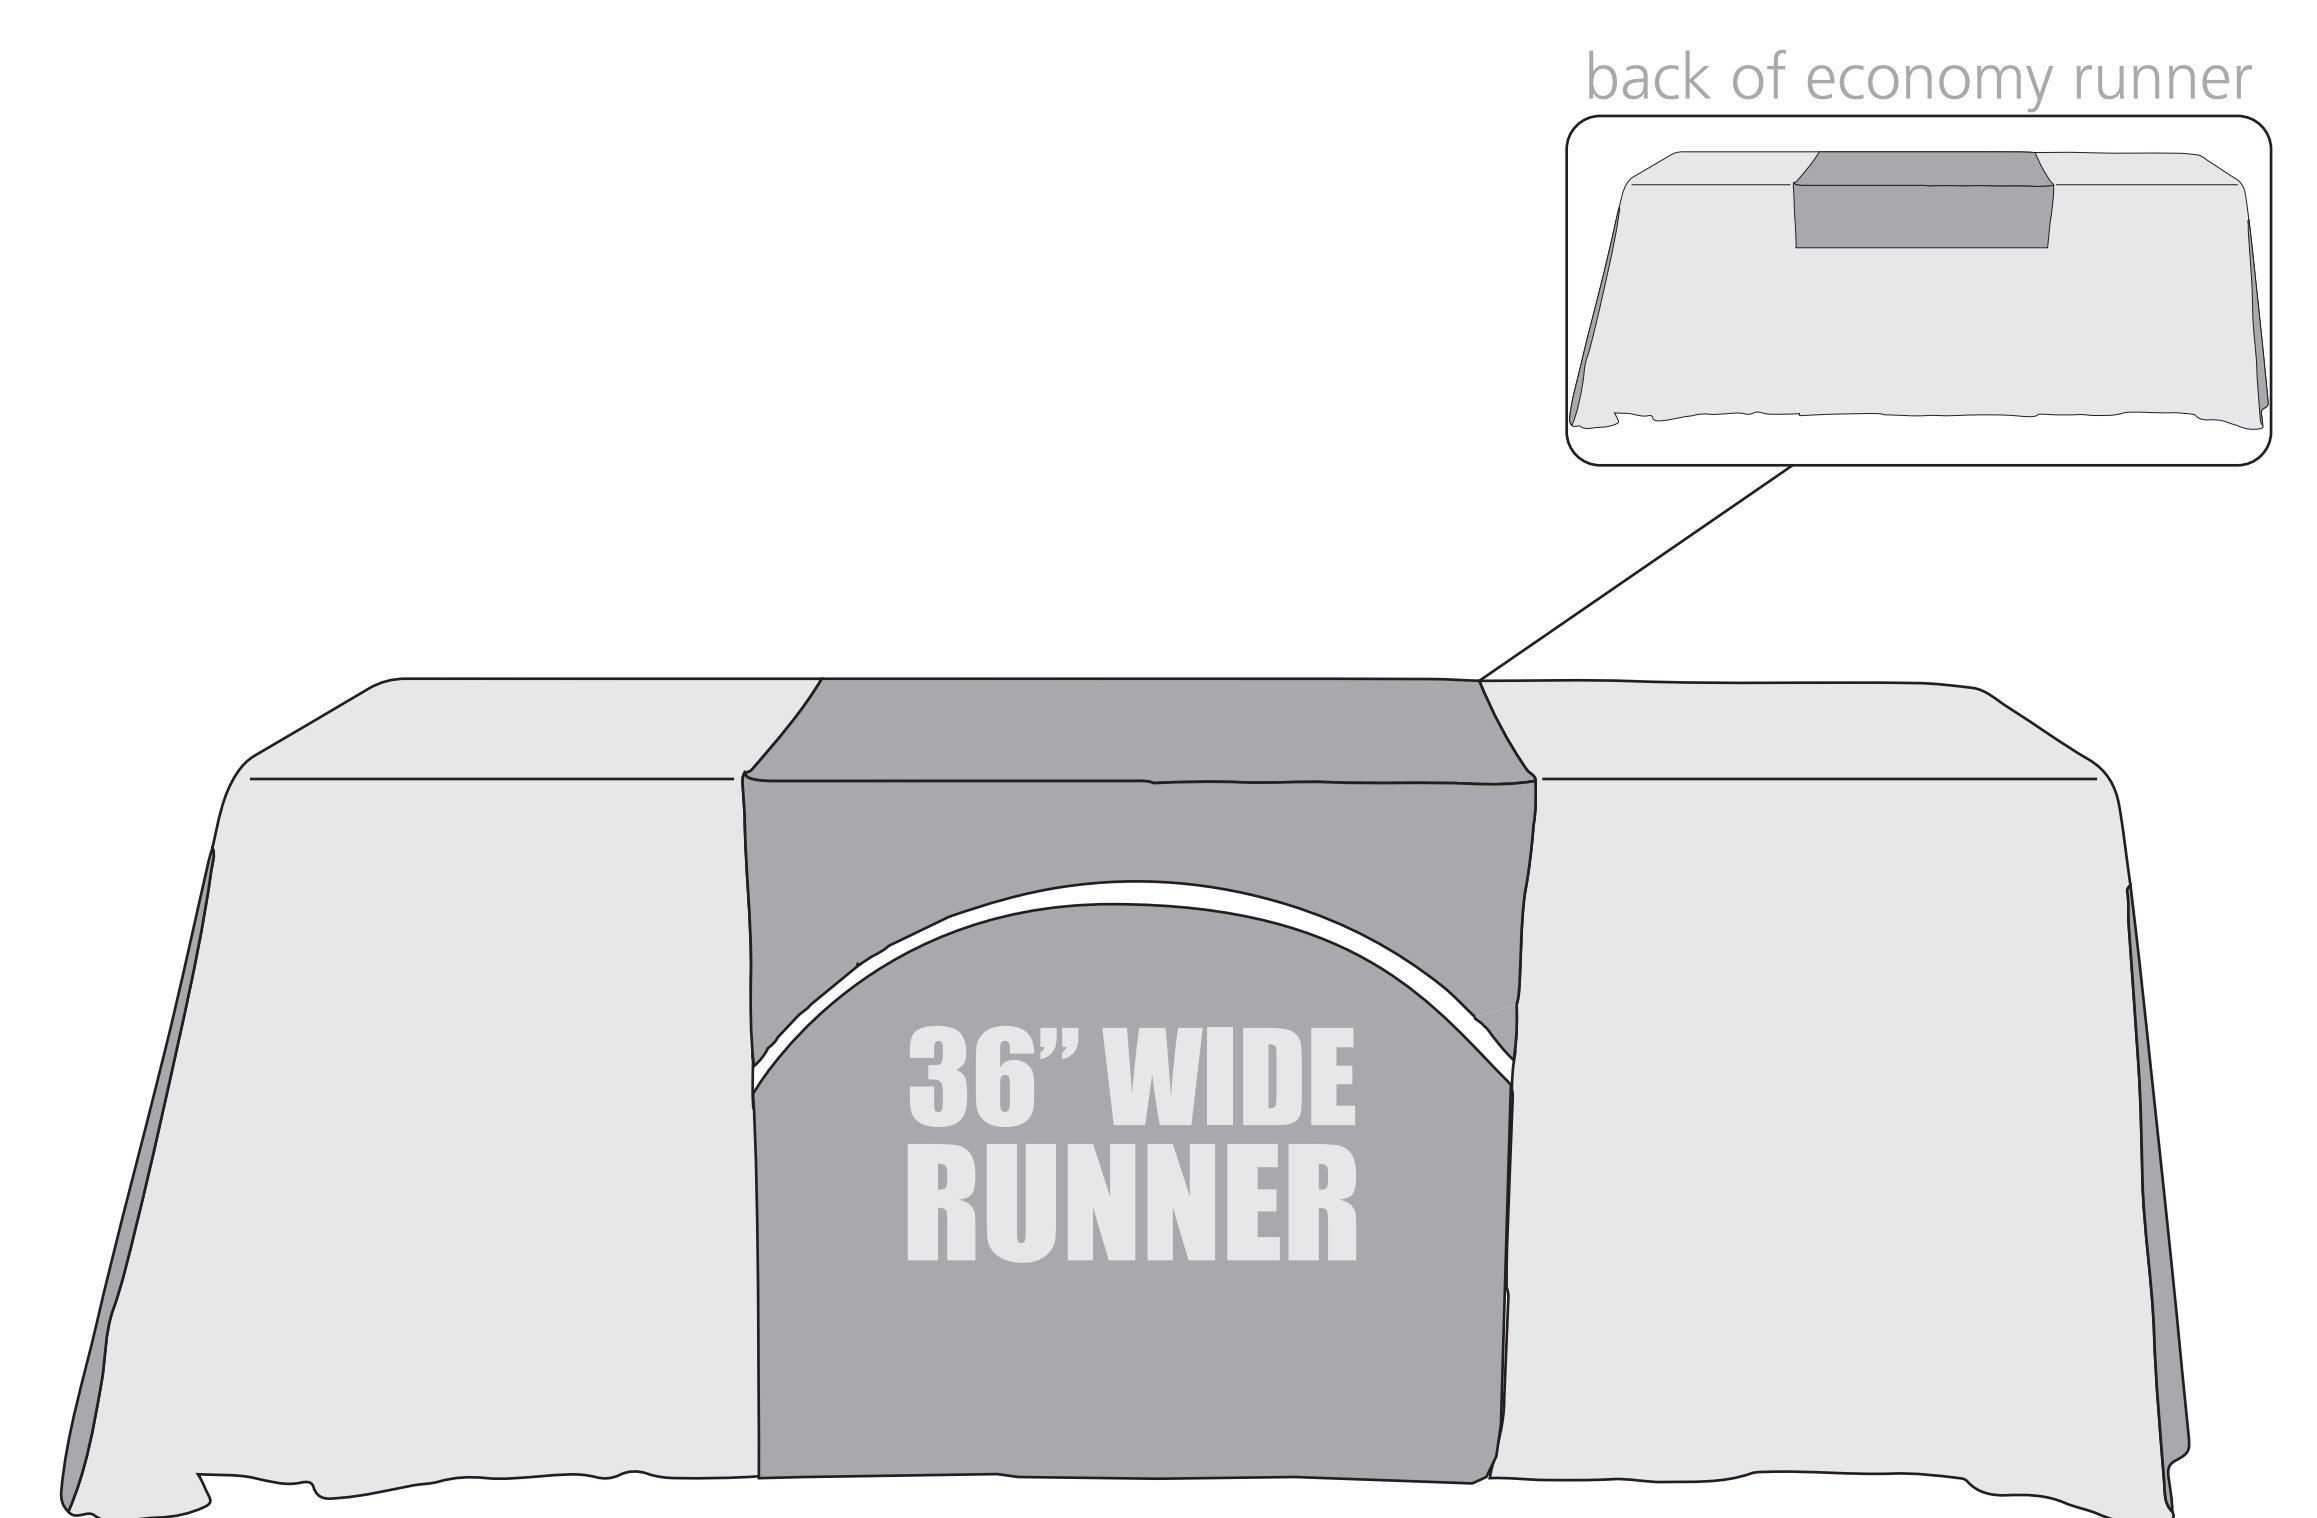

6.25" folds  
over back

## Table Runners: 36" Economy

Total Graphic Area: 36" w X 62.75" h  
Front Visual Area: 32" w X 23.5" h (approx.)

DO NOT design any critical elements  
(text, logos, etc.) within 2" of the edge.  
Graphic will be heat sealed on all edges.

This template is designed for a  
standard height table - 30" h

TOP

RECOMMENDED  
FRONT VISUAL AREA

trim/heat sealed line