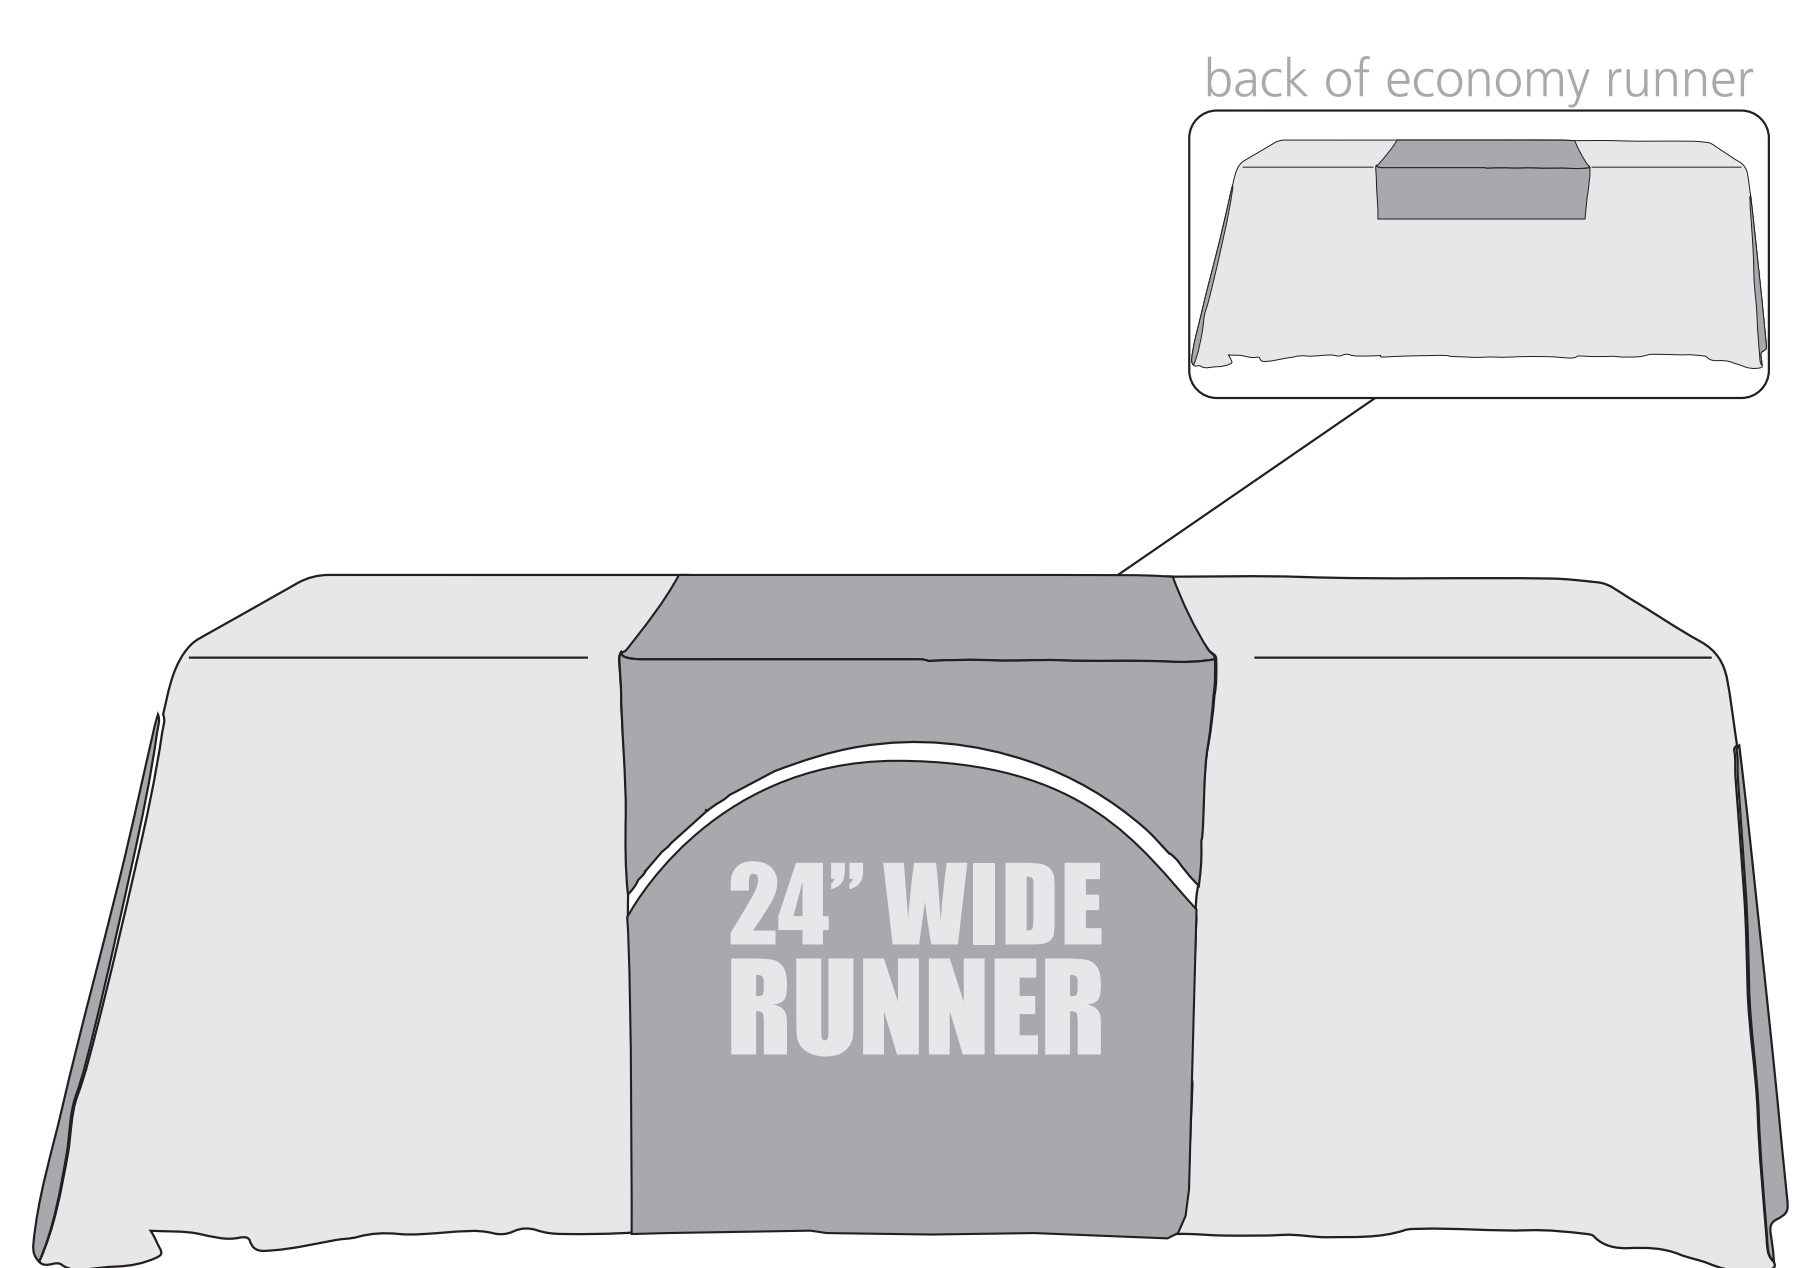

6.25" folds
over back

Table Runners: 24" Economy

Total Graphic Area: 24" w X 62.75" h
Front Visual Area: 20" w X 23.5" h (approx.)

DO NOT design any critical elements
(text, logos, etc.) within 2" of the edge.
Graphic will be heat sealed on all edges.

This template is designed for a
standard height table - 30" h

General Art Guidelines:

- CMYK Color Mode
- All Solid Coated Pantone colors should be called out in the art as spot colors
- Embed all images and support files
- Resolution must be 100-120 ppi
- All fonts must be created to outlines
- Do not scale artboard
- Background color/images must bleed to the edge of artboard
- Do not use spot colors from template in your artwork as they will not print

TOP

RECOMMENDED
FRONT VISUAL AREA

trim/heat sealed line