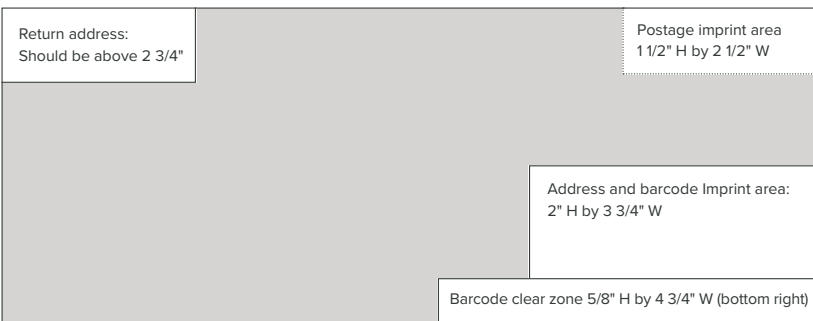

CLEAR FREE ZONE POSTCARD & LETTER MAILING ONLY

Meet postal regulations and benefit from postal discounts.

CLASS OF MAIL

POSTAGE RANGE

First Class

.257 to .274

First Class

.383 to .428

Marketing Mail
(Standard)

.228 to .291

Marketing Mail
(Nonprofit)

.110 to .173

First Class

.486 to .727

Marketing Mail
(Standard)

.352 to .632

Marketing Mail
(Nonprofit)

.178 to .458

EDDM Market Mail
(Standard)

.180 to .225

EDDM Market Mail
(Nonprofit)

.092 to .137

EDDM Retail

.187

*Local and concentrated mail
qualify for the lowest rates.*

Ranges are for presorted automated mailings.

USPS DELIVERY GUIDE

	First Class Mail*	Standard Presort and Nonprofit
Local Madison Area 3-Digit 535, 537, 538, 539	2 Days	2-5 Days
Wisconsin and Surrounding States	2 Days	5-10 Days
Other U.S. Locations	3 Days	10-15 Days

These delivery estimates are the post office goals and are variable based on how busy the USPS is. They are not guaranteed delivery times.

* First class mail should be used for time-sensitive mailings or sending important information (i.e., bills, statements, and personal information).

ECONOPRINT®

330 Locust Drive • Verona, WI 53593 • 608.845.2800
111 Progressive Drive • Lake Delton, WI 53940 • 608.254.4202

www.econoprint.com